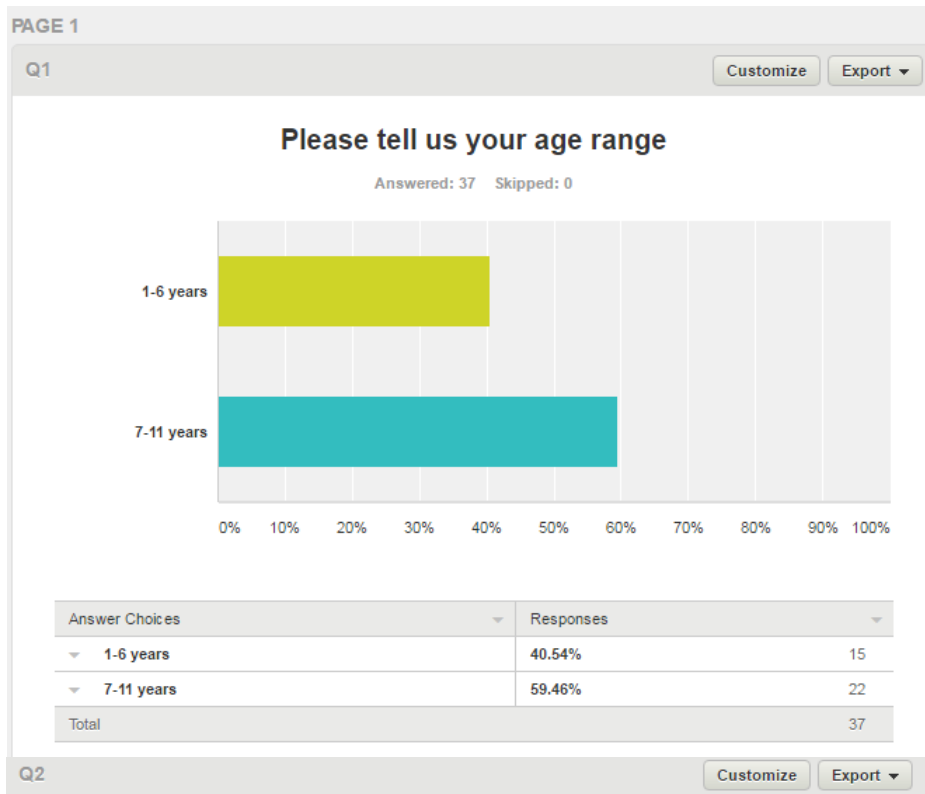

Beechwood Rural Park Cooksbridge- Children's Playground consultation March 2017 Results

What do you love to do best when you visit a playground? You can tick more than 1 if you like.

Answered: 27 Skipped: 10

Answer Choices	Responses
Climbing	88.89% 24
Running	51.85% 14
Jumping	55.56% 15
Balancing	51.85% 14
Sitting	33.33% 9
Swinging	66.67% 18
Sliding	48.15% 13
Total Respondents: 27	

Which equipment do you think you would most like to play on? Tick or circle up to 6 of your favourites.