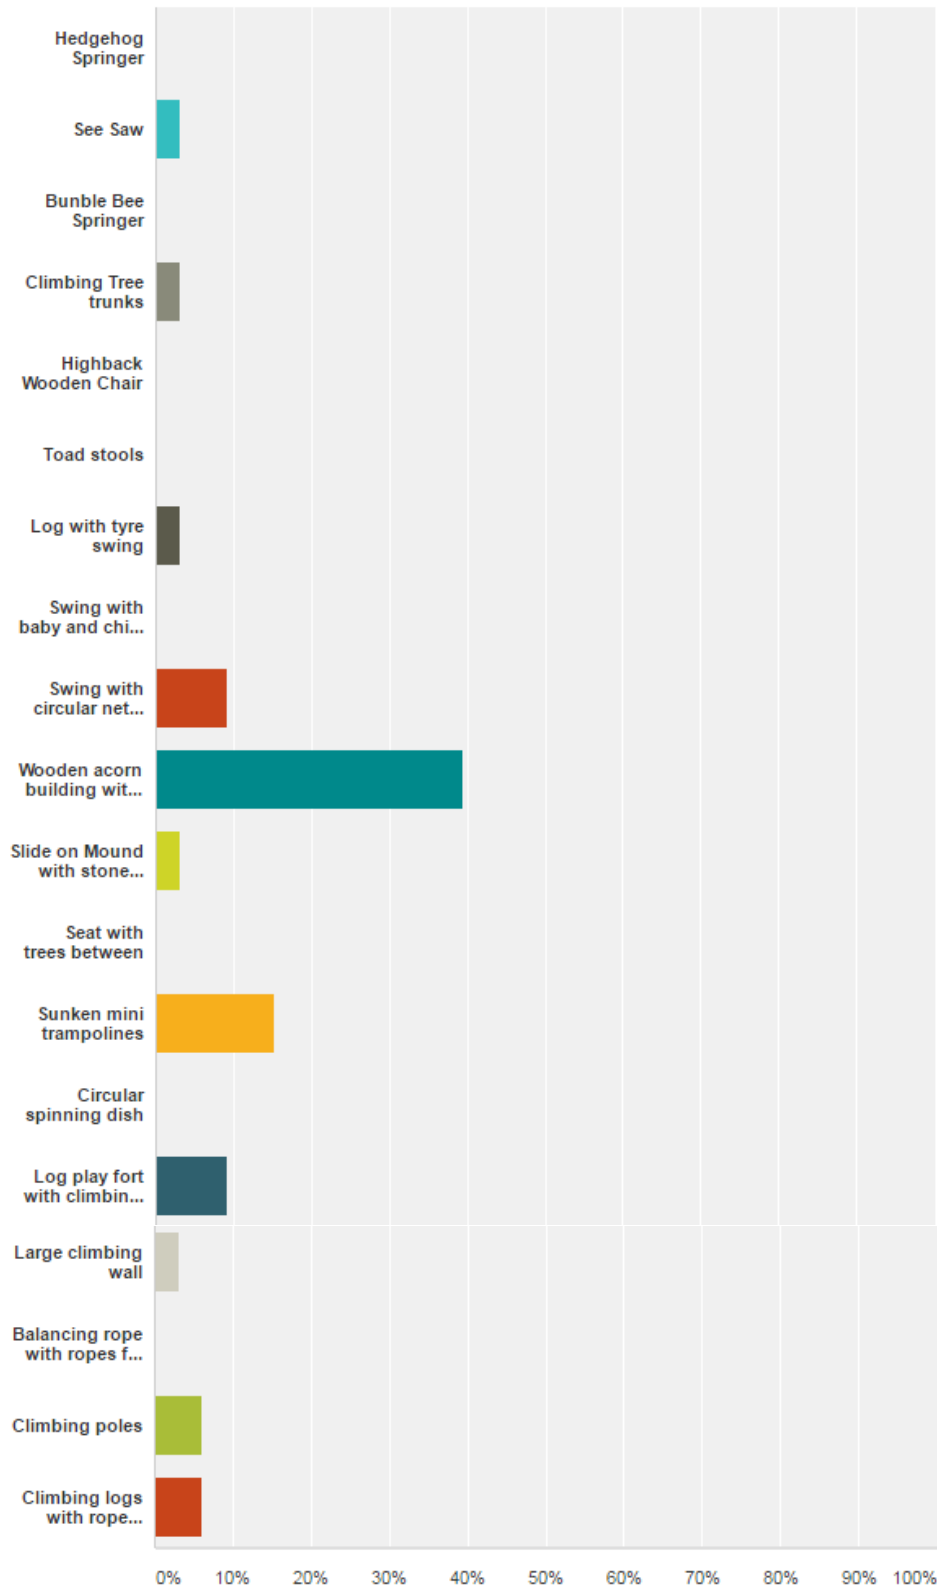

Beechwood Rural Park Cooksbridge- Children's Playground consultation March 2017 Results

What do you love to do best when you visit a playground? You can tick more than 1 if you like.

Answered: 27 Skipped: 10

Answer Choices	Responses
Climbing	88.89% 24
Running	51.85% 14
Jumping	55.56% 15
Balancing	51.85% 14
Sitting	33.33% 9
Swinging	66.67% 18
Sliding	48.15% 13
Total Respondents: 27	

Which equipment do you think you would most like to play on? Tick or circle up to 6 of your favourites.

Answered: 37 Skipped: 0

To cross-check responses:

Equipment is listed in results in the order that each image appears on the survey page

Question 3

Q4

Customize

Export

Which is your ONE favourite?

Answered: 33 Skipped: 4

Answer Choices	Responses
▼ Hedgehog Spring	27.03% 10
▼ See Saw	43.24% 16
▼ Bumble Bee springer	21.62% 8
▼ Climbing stumps	59.46% 22
▼ High back wooden chair	0.00% 0
▼ Toadstools	0.00% 0
▼ Log and Tyre swing	40.54% 15
▼ Traditional Swing with baby and child seat option.	8.11% 3
▼ Circular net swing	62.16% 23
▼ Wooden acorn building with tunnel	62.16% 23
▼ slide on fort with stone steps	29.73% 11
▼ Benches interspaced with trees	5.41% 2
▼ Sunken mini trampolines	78.38% 29
▼ Spinning dish	10.81% 4
▼ Climbing play tower with tall logs, swing and net. Smaller.	32.43% 12
▼ Full sized climbing wall	18.92% 7
▼ Balancing rope with hand ropes along beam	18.92% 7
▼ Climbing poles	35.14% 13
▼ Tall stumps with balancing through along the middle.	16.22% 6
Total Respondents: 37	