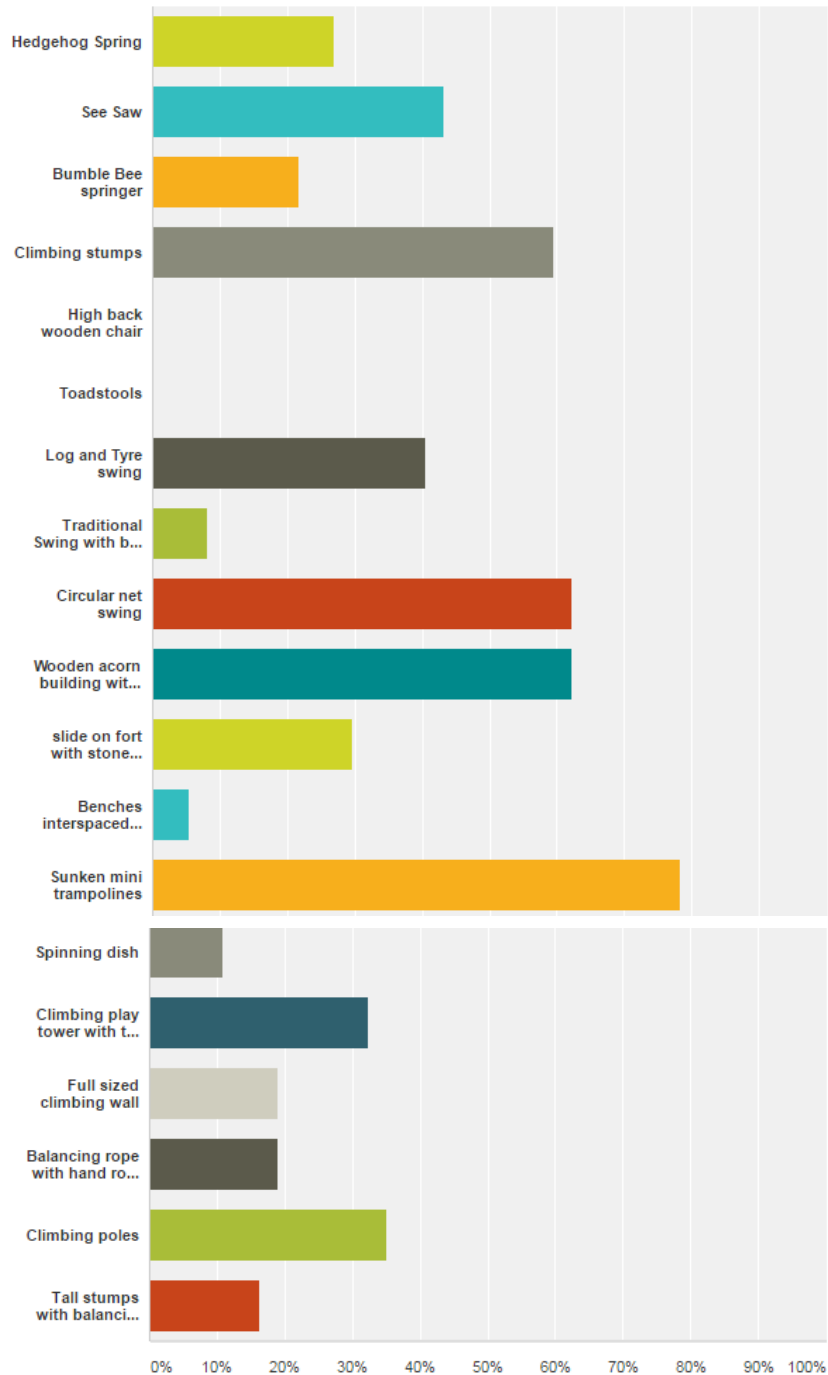

Which equipment do you think you would most like to play on? Tick or circle up to 6 of your favourites.

Answered: 37 Skipped: 0

To cross-check responses:

Equipment is listed in results in the order that each image appears on the survey page