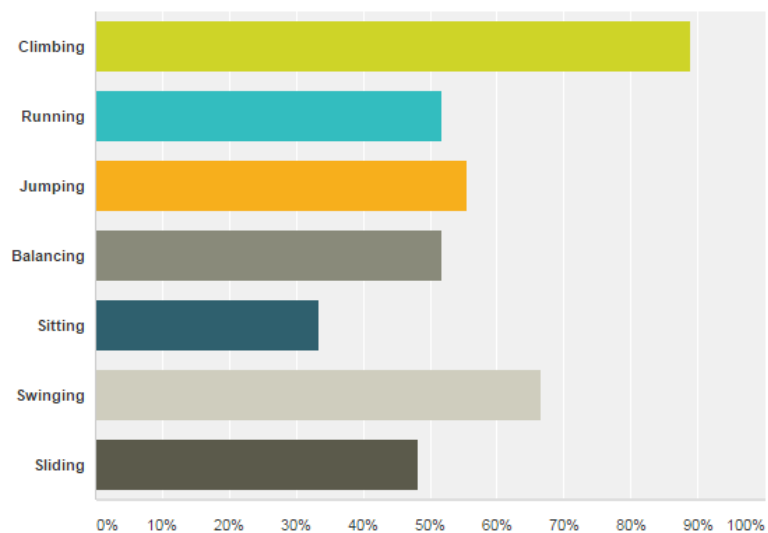

Beechwood Rural Park Cooksbridge- Children's Playground consultation March 2017 Results

What do you love to do best when you visit a playground? You can tick more than 1 if you like.

Answered: 27 Skipped: 10

Answer Choices	Responses
Climbing	88.89% 24
Running	51.85% 14
Jumping	55.56% 15
Balancing	51.85% 14
Sitting	33.33% 9
Swinging	66.67% 18
Sliding	48.15% 13
Total Respondents: 27	

Which equipment do you think you would most like to play on? Tick or circle up to 6 of your favourites.